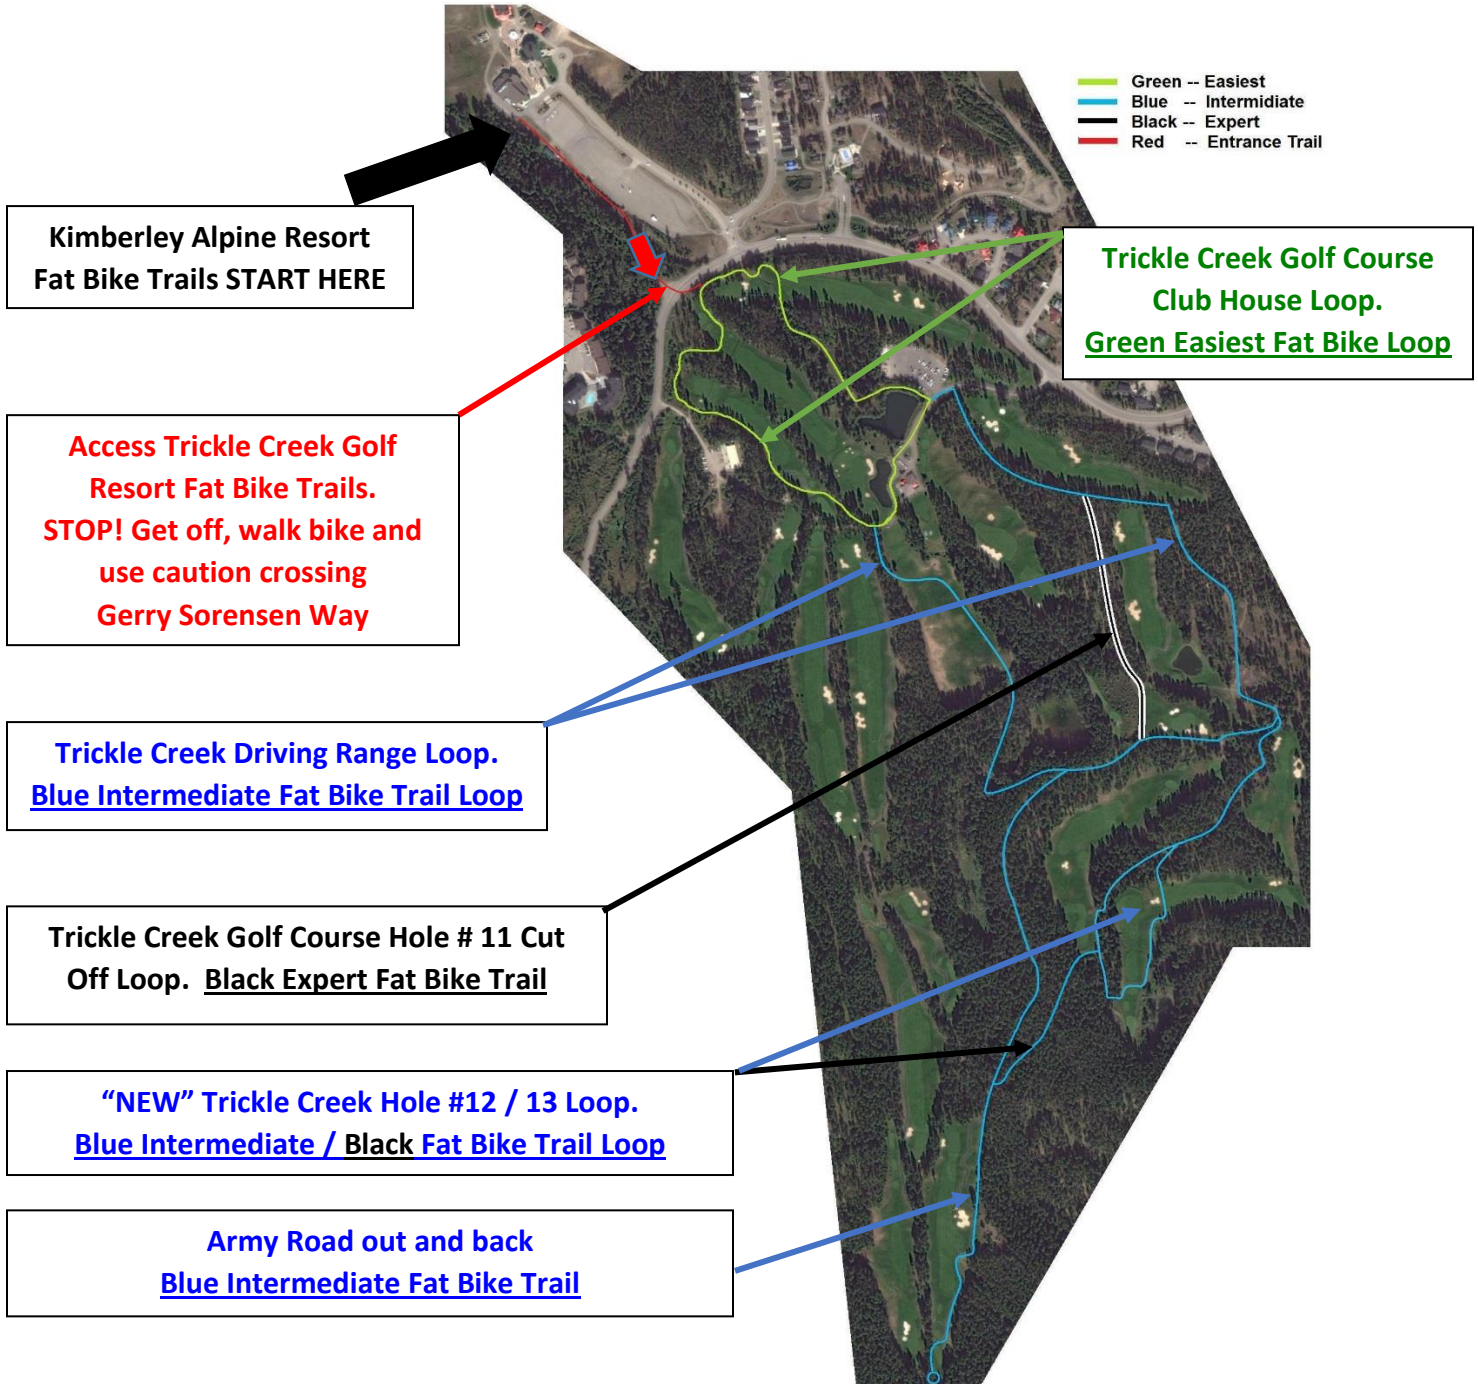

# **Trickle Creek Golf Resort Fat Bike Trails Map**

**Guided Smores Fat Bike Tours available at the Winter Sports School  
Call 250-432-0315 or email [skischool@skikimberley.com](mailto:skischool@skikimberley.com)**

**For Trail Emergencies call 911**